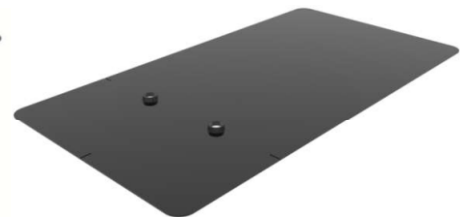

MG-SS-CS-AF-03