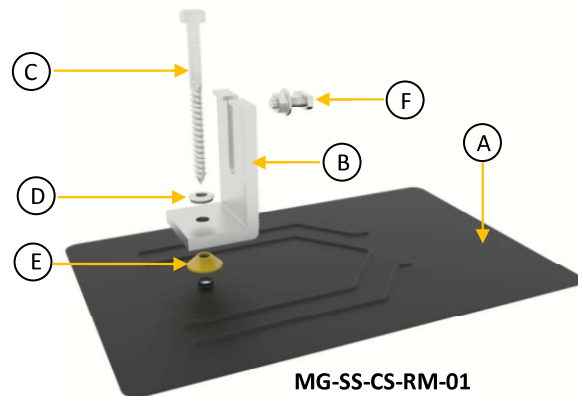

### Composition Shingle Roof Mount

This flashing mount kit is the best solution for composition shingle roof.

#### Features

1. Simple and fast installation
2. Flashing mount for high water proof protection
3. Waterproof EPDM rubber gasket integrated
4. Flashing and L Foot made of 100% aluminum
5. Hardware included

#### Component List

Components	Quantity
A. Aluminum flashing	1
B. Aluminum L Foot	1
C. 3/8"-5/16" SUS 304 lag screw	1
D. Waterproof Washer	1
E. Waterproof Rubber Gasket	1
F. M8*25mm T Bolt Kits	1