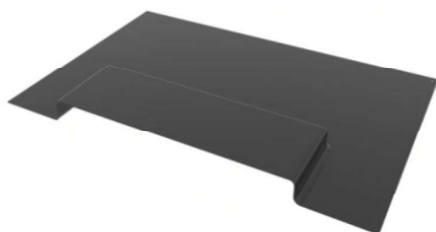

### Composition Shingle Roof Mount

This flashing mount kit is the best solution for composition shingle roof.

#### Composition Shingle Roof Mount Series

MG-SS-CS-AF-01

MG-SS-CS-AF-02

MG-SS-CS-AF-03

MG-SS-CS-AF-04