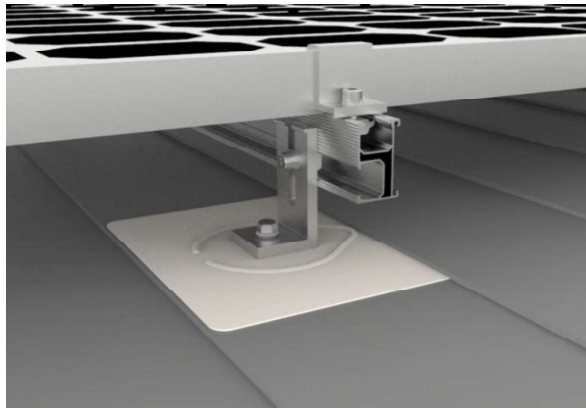

### Composition Shingle Roof Mount

This flashing mount kit is the best solution for composition shingle roof.

#### Features

1. Simple and fast installation
2. Flashing mount for high water proof protection
3. Waterproof EPDM rubber gasket integrated
4. Flashing and L Foot made of 100% aluminum
5. Hardware included

#### Component List

Components	Quantity
A. Aluminum flashing	1
B. Aluminum L Foot	1
C. 3/8"-5/16" SUS 304 lag screw	1
D. Waterproof Washer	1
E. Waterproof Rubber Gasket	1
F. M8*25mm T Bolt Kits	1