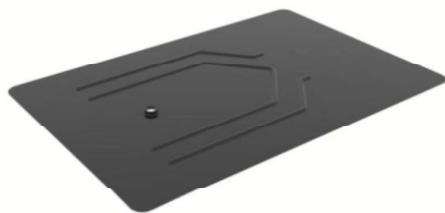

Composition Shingle Roof Mount Series

MG-SS-CS-AF-01